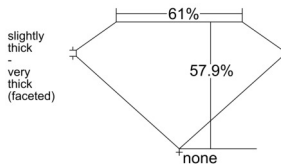

GIA®

FACSIMILE

GIA REPORT 3555185299

Verify this report at GIA.edu

GIA NATURAL DIAMOND DOSSIER®

May 05, 2026
GIA Report Number 3555185299
Shape and Cutting Style ..... Heart Brilliant
Measurements ..... 4.96 x 5.60 x 3.24 mm

GRADING RESULTS

Carat Weight ..... 0.53 carat
Color Grade ..... F
Clarity Grade VS1

ADDITIONAL GRADING INFORMATION

Polish ..... Excellent
Symmetry ..... Very Good
Fluorescence ..... None
Clarity Characteristics ..... Crystal
Inscription(s): GIA 3555185299

PROPORTIONS

Profile not to actual proportions

GRADING SCALES

GIA COLOR SCALE		GIA CLARITY SCALE			
COLORLESS	D	VERY VERY SLIGHTLY INCLUDED	FLAWLESS		
	E		INTERNALLY FLAWLESS		
	F	VERY SLIGHTLY INCLUDED	VVS₁		
	G		VVS₂		
	H		VS₁		
	NEAR COLORLESS	I	SLIGHTLY INCLUDED	VS₂	
		J		SI₁	
		FAINT	K	INCLUDED	SI₂
			L		I₁
			M		I₂
VERT LIGHT	N	LIGHT	I₃		
	O				
	P				
	Q				
	R